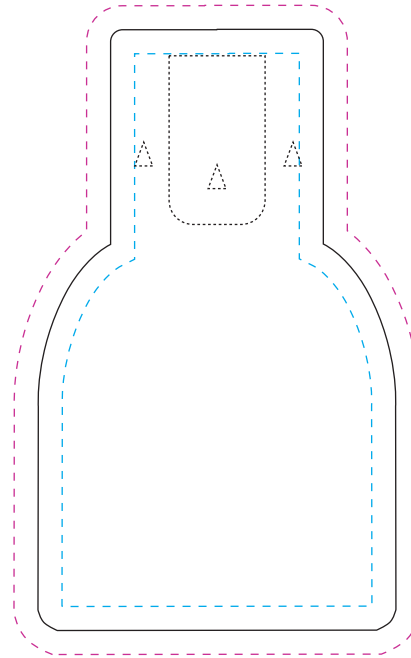

**Medium Square  
Admission Tag**

----- Outside bleed (0.125")

----- Inside margins for text and art  
(not including backgrounds) (-0.125")

----- Actual tag outline

**Small Square  
Admission Tag**

**Large Admission  
Badge**

**Medium Round  
Admission Tag**

**Small Round  
Admission Tag**