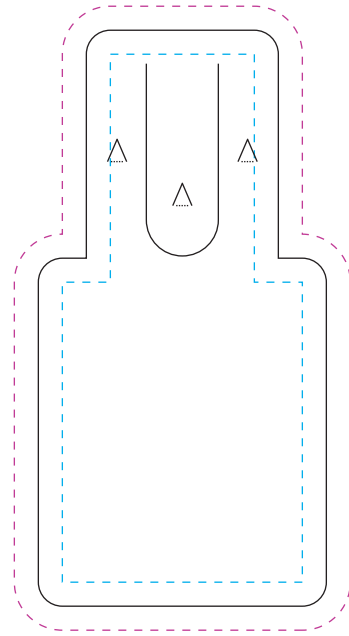

**Medium Square  
Admission Tag**

----- Outside bleed (0.125")

----- Inside margins for text and art  
(not including backgrounds) (-0.125")

----- Actual tag outline

**Small Square  
Admission Tag**

**Large Admission  
Badge**

**Medium Round  
Admission Tag**

**Small Round  
Admission Tag**